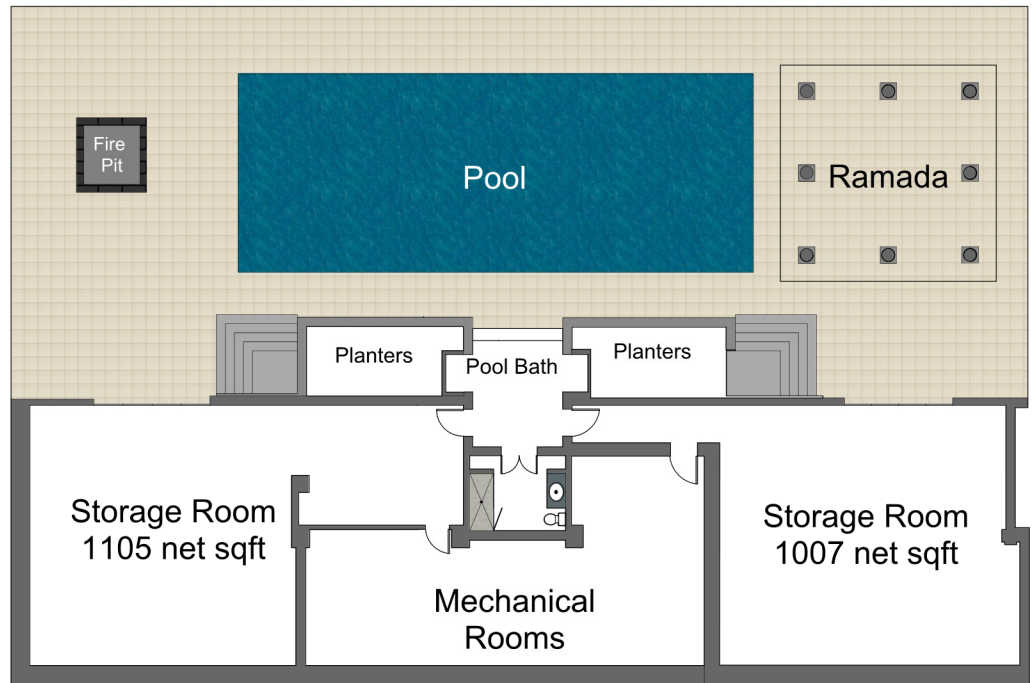

# 4410 Via Esperanze Santa Barbara California

Entry Level gross square footage.....8262

Lower Level gross square footage.....3568

Garages net square footage.....1266

**Lower Level**  
3568 gross square feet

**SITE PLAN**  
\* Note not to scale

# 4410 Via Esperanze Santa Barbara California

Entry Level  
8262 gross square feet