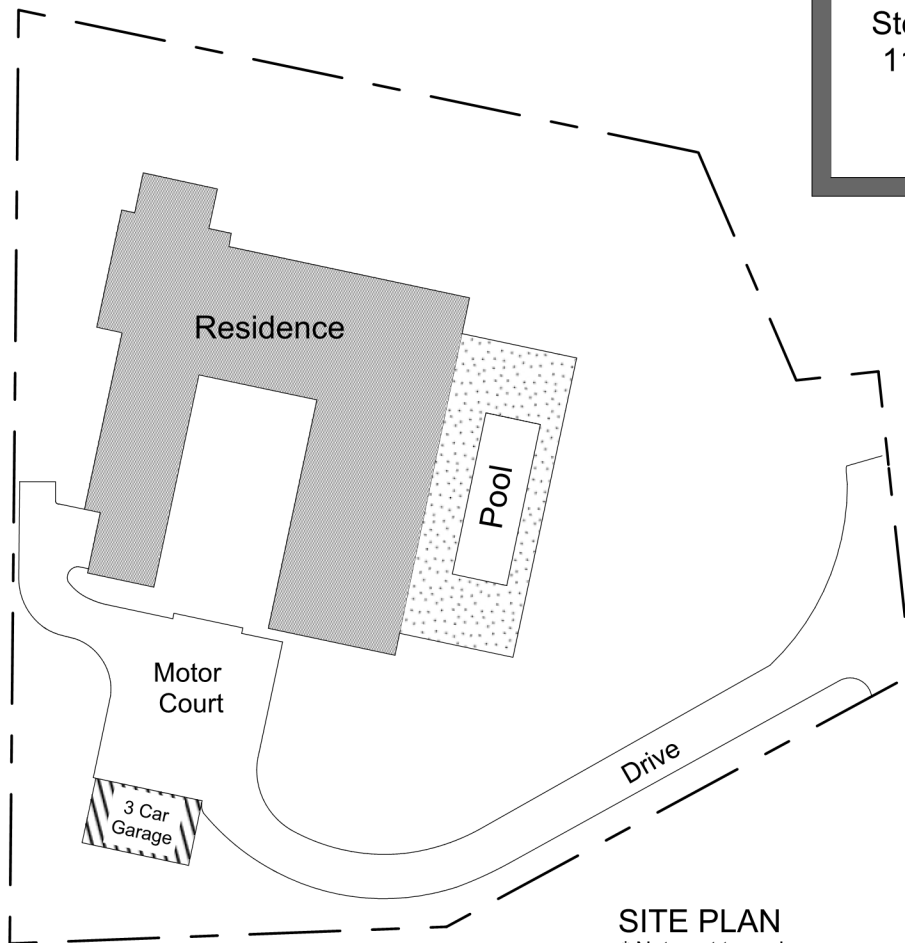

# 4410 Via Esperanze Santa Barbara California

Entry Level gross square footage.....8262

Lower Level gross square footage.....3568

Garages net square footage.....1266

**Lower Level**  
3568 gross square feet

**SITE PLAN**  
\* Note not to scale

# 4410 Via Esperanze Santa Barbara California

Entry Level  
8262 gross square feet